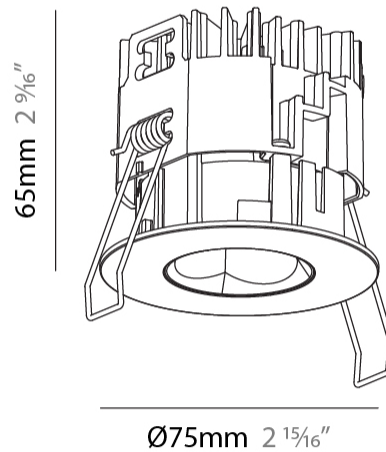

Series: Oiko Pro Round
Subseries: Oiko Pro Round Fixed
Partner: Prolicht
Division: Architectural
Installation: Recessed
Product Type: Downlight
Mounting Location: Ceiling
Light Distribution: Direct

PHYSICAL

Aperture Sizes - Downlights: 1"
Shape: Round
Diameter (mm): 75
Diameter (in): 2 15/16
Height (mm): 65
Height (in): 2 9/16
Ceiling Thickness (mm): 1 - 25
Ceiling Thickness (in): 1/16 - 1 3/16
Min. Recessing Depth (mm): 70
Min. Recessing Depth (in): 2 3/4
Diffuser: Lens Pack - Spread Lens / Linear Spread Lens / Honeycomb Louver
Fixture Finish: SSR / BKV / CWI / CRY / HAB / UFT / ITA / RUA / FTG / MYG / LOD / PUS / FRO / FUP / KIA / POP / BLS / SPG / MEY / GOH / CHC / COM / ABZ / JAG / OBR / MOS / ROR
Fixture Material: Aluminum Die Cast
Cut-out Measurements: 68mm / 2 11/16" Diameter

ELECTRICAL

Lamp Type: LED (Zhaga Standard)
Input Wattage (W): 14
Total Output Wattage (W): 12.7
Dimming: Dali Dimming
Driver Included: No
Driver Location: Recessed Housing
Driver Type: Constant Current - Universal (120Vac only for DALI driver)
Driver Class: Class 2
Input Voltage (V): 120 - 277
Constant Current (MA): 700

LED

Color Temperature (°K): 2700-6500 Tunable White
Max. Delivered Lumen (lm): 1129
Nominal Lumen (lm): 1460
CRI: >93 CRI
Lamp Life (hrs): 50000
Special LEDs offerings: Tunable White

OPTICAL

Reflector°: 36
Adjustability: Fixed

RATINGS AND CERTIFICATIONS

Certified By: Certified for North American Standards
IP rating: IP20